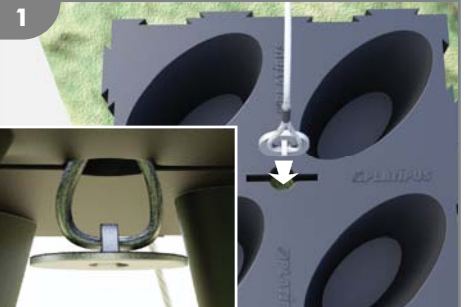

INSTALLATION GUIDE

D-MAN® Anchor System - Plati-Mat®

RF1PDMAN

Kit

 For more installation guides visit our YouTube channel