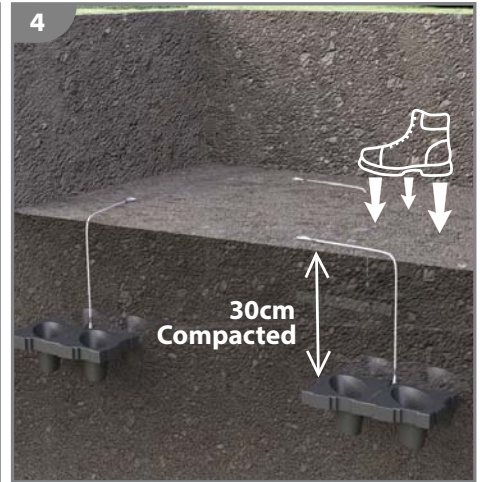

INSTALLATION GUIDE

D-MAN® Anchor System - Plati-Mat®

RF1PDMAN

Kit

 For more installation guides visit our YouTube channel