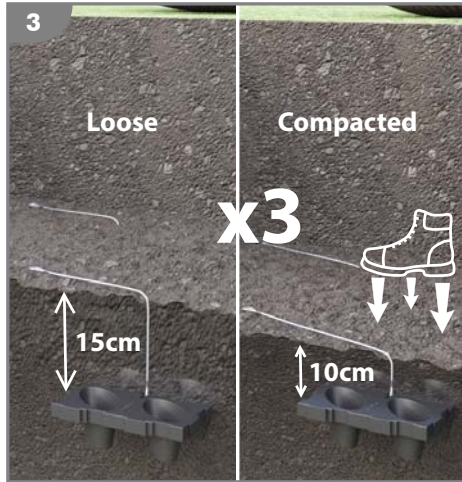

INSTALLATION GUIDE

D-MAN® Anchor System - Plati-Mat®

RF1PDMAN

Kit

 For more installation guides visit our YouTube channel