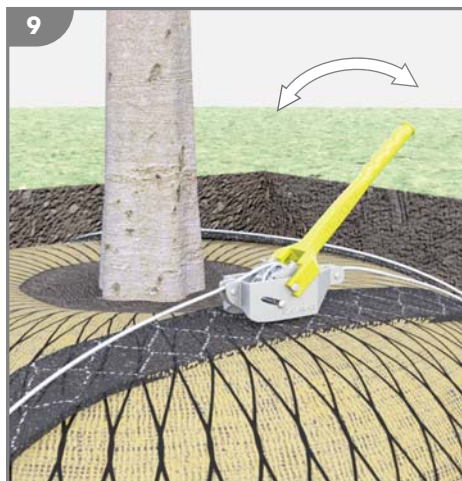

INSTALLATION GUIDE

D-MAN® Anchor System - Plati-Mat®

RF1PDMAN

Kit

 For more installation guides visit our YouTube channel