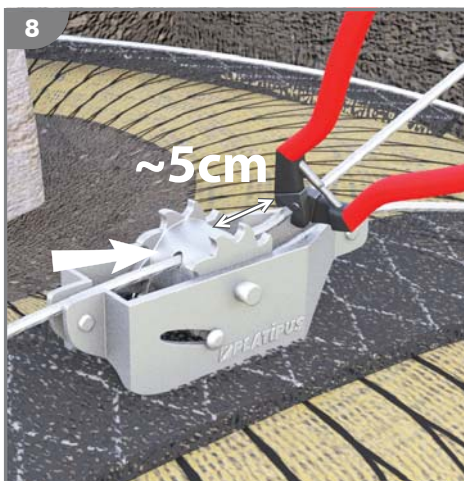

INSTALLATION GUIDE

D-MAN® Anchor System - Plati-Mat®

RF1PDMAN

Kit

 For more installation guides visit our YouTube channel