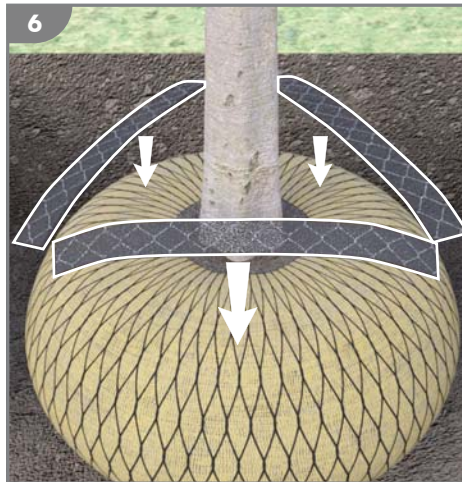

INSTALLATION GUIDE

D-MAN® Anchor System - Plati-Mat®

RF1PDMAN

Kit

 For more installation guides visit our YouTube channel