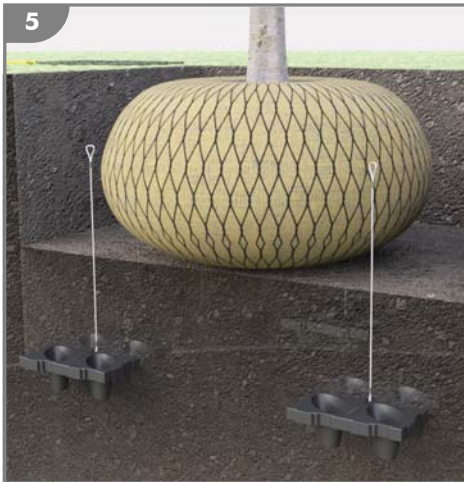

INSTALLATION GUIDE

D-MAN® Anchor System - Plati-Mat®

RF1PDMAN

Kit

 For more installation guides visit our YouTube channel