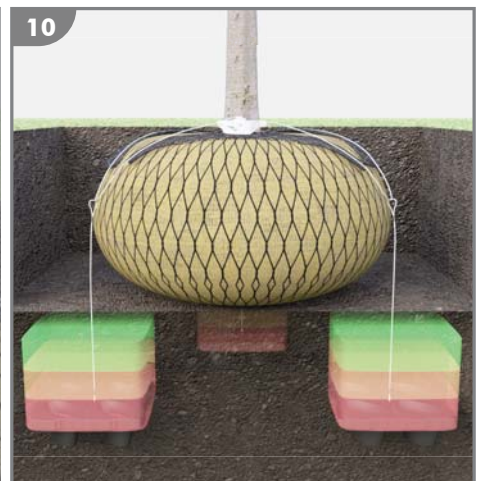

INSTALLATION GUIDE

D-MAN® Anchor System - Plati-Mat®

RF1PDMAN

Kit

 For more installation guides visit our YouTube channel