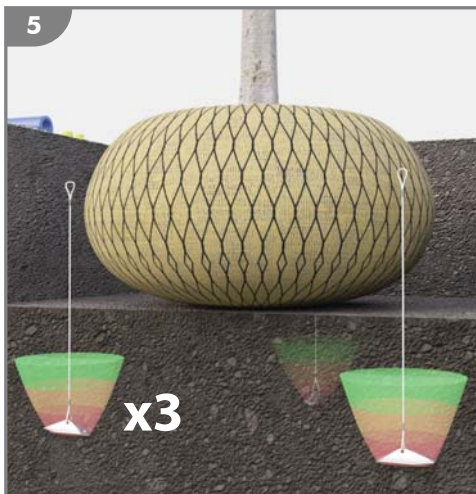

INSTALLATION GUIDE

Rootball Fixing System - Plati-Mat®

RF1P
RF2P

Kit

 For more installation guides visit our YouTube channel